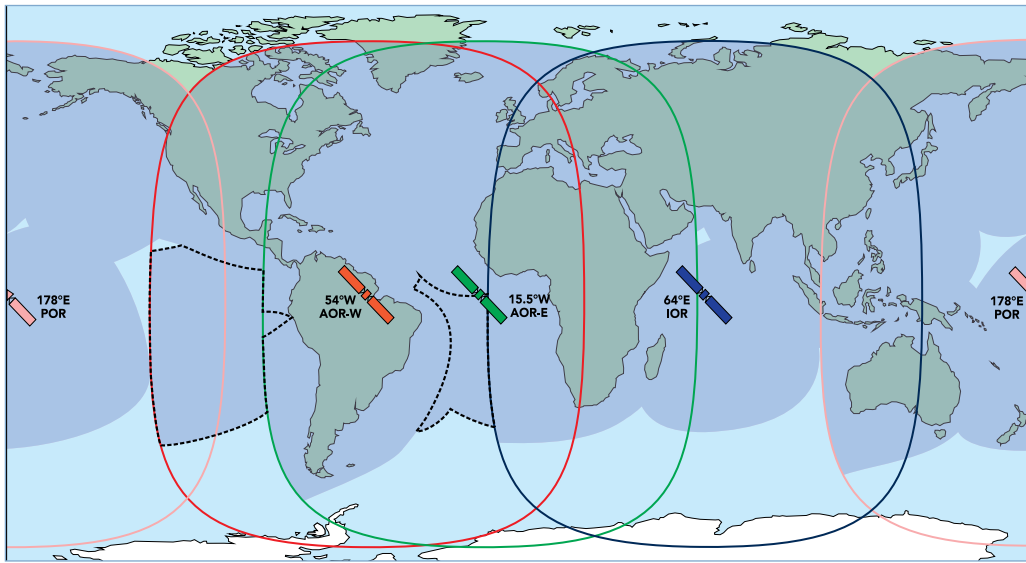

KVH Fleet & mini-M Satellite Coverage Map

Globalbeam Coverage

- Pacific Ocean Region
- Atlantic Ocean Region-West
- Atlantic Ocean Region-East
- Indian Ocean Region

Globalbeam Services

- Fleet 77 – voice, fax, MPDS, 64 Kbps ISDN
- Fleet 55, 33 – voice
- IsatM2M
- Inmarsat B (all services)
- Inmarsat M (all services)
- Inmarsat C (all services)
- Inmarsat D+ (all services)

Spotbeam Services

- Fleet 77 – 128 Kbps ISDN
- Fleet 55 – fax, ISDN, MPDS, 3.1 Khz audio
- Fleet 33 – fax, 9.6 Kbps data, MPDS
- mini-M (all services)

Service in the Atlantic Ocean Region-West (AOR-W) has been transferred back from an I-4 to an I-3 satellite. Inmarsat is making best commercial efforts to expand spot beam coverage into areas denoted within the dotted lines

¹ This map does not represent a guarantee of service. The availability of service at the edge of coverage area fluctuates depending on a variety of conditions. KVH provides no guarantee of satellite coverage or availability. Maritime I-3 satellite coverage February 2009. Please refer to separate coverage map for FleetBroadband services.

Inmarsat Connect Calling Services

Connect Calling Fixed-to-Mobile (Shore-to-Ship)

Connect services from KVH allow land-based customers to call Inmarsat-equipped vessels as either collect calls (vessel pays) or at their own cost at rates far lower than what the public telephone company typically charges. With Connect Calling, accounting is streamlined so that all calls appear on a single monthly invoice. This approach to calling a vessel is easy to use, which means offices and family can easily reach the vessel without complicated dialing instructions or high service fees.

Calls To	Cost Per Minute	
	Voice	ISDN (64Kbps)
Inmarsat B/M	$3.50	N/A
Inmarsat mini-M	$2.75	N/A
Inmarsat Fleet	$3.00	$7.75

Why Choose KVH and Inmarsat?

- Great rates on all Inmarsat services
- Award-winning, 24/7 customer support
- 1-year warranty extension on the Inmarsat product you purchase when you select “Inmarsat Airtime by KVH” as your Inmarsat airtime provider and purchase any Inmarsat product that is manufactured or distributed by KVH*
- Online Customer Account Information
- MobileLink™ fixed-to-mobile voice service lets you avoid expensive connect charges and makes calling your boat from any land line or cell phone affordable
- KVH Velocity™ Acceleration software – dramatically increases Inmarsat data speeds by 200-500%†

*Some restrictions may apply; contact KVH for details or visit www.kvh.com/inmarsatairtime

† Service charges may apply; contact airtime services for details